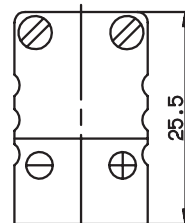

Miniature plug, plastic

Fe-Con J	black	00057283 ●
NiCr-Ni K	yellow	00057284 ●
Pt10Rh-Pt S	green	00057285 ●

● available from stock

Item 2

Standard sockets for front panel with mounting plate for temperatures from -60 to +200 °C

Thermocouple	Color to ANSI	Part no.