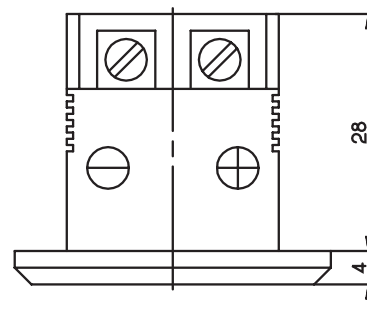

Standard socket, plastic

Fe-Con J	black	00057279 ●
NiCr-Ni K	yellow	00057280 ●
Pt10Rh-Pt S	green	00057281 ●

Note: panel cut-out 13 mm x 27 mm
panel thickness up to 5.0 mm

● available from stock

Item 3