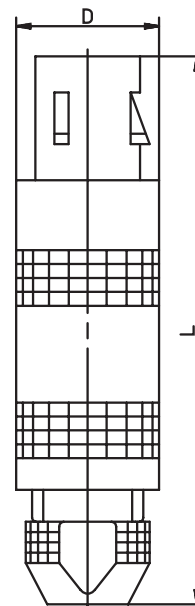

JUMO GmbH & Co. KG
Delivery address: Mackenrodtstraße 14,
36039 Fulda, Germany
Postal address: 36035 Fulda, Germany
Phone: +49 661 6003-0
Fax: +49 661 6003-607
E-mail: mail@jumo.net
Internet: www.jumo.net

JUMO Instrument Co. Ltd.
JUMO House
Temple Bank, Riverway
Harlow - Essex CM20 2DY, UK
Phone: +44 1279 63 55 33
Fax: +44 1279 63 52 62
E-mail: sales@jumo.co.uk
Internet: www.jumo.co.uk

JUMO Process Control, Inc.
8 Technology Boulevard
Canastota, NY 13032, USA
Phone: 315-697-JUMO
1-800-554-JUMO
Fax: 315-697-5867
E-mail: info@jumo.us
Internet: www.jumo.us

LEMOSA connectors for temperatures from -60 to +260 °C

Diameter D in mm	Length L in mm	Part no.
LEMOSA plug 2-pin, size 0 for cable diameters up to 4.2 mm		
9	34.5	00049838 ●
LEMOSA plug 4-pin, size 0 for cable diameters up to 4.2 mm		
9	34.5	00049879 ●
LEMOSA plug 2-pin, size II for cable diameters up to 5.2 mm		
15	50.0	00049836 ●
LEMOSA plug 4-pin, size II for cable diameters up to 5.2 mm		
15	50.0	00049837 ●

Note: mineral-insulated RTD temperature probes, see Data Sheet 90.2210.