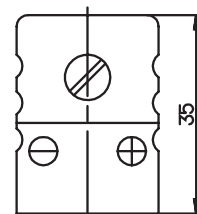

● available from stock

Item 1