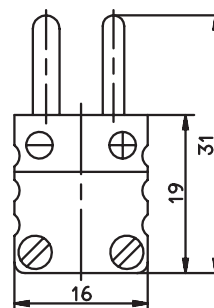

Miniature plug, plastic

Fe-Con J	black	00057283 ●
NiCr-Ni K	yellow	00057284 ●
Pt10Rh-Pt S	green	00057285 ●

● available from stock

Item 2

Standard sockets for front panel with mounting plate for temperatures from -60 to +200 °C

Thermocouple	Color to ANSI	Part no.