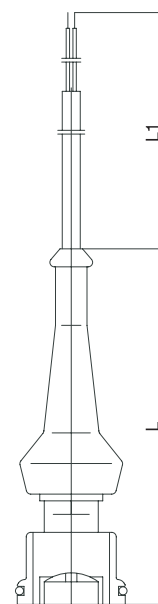

Coupling with silicone-insulated connecting cable for screw-in RTD temperature probes JUMO VIBROtemp Type 902040/10, IP65

Length L in mm	Length L1 in mm	Temperature in °C	Part no.
80	2500	-40 to + 120	00308880 ●

Note: screw-in RTD temperature probes, see Data Sheet 90.2040.

● available from stock

Item 8