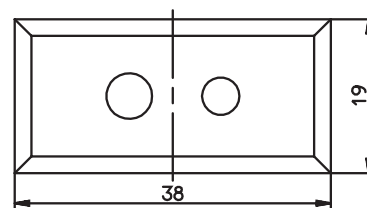

Thermocouple	Color to ANSI	Part no.
--------------	---------------	----------

Standard socket, plastic

Fe-Con J	black	00057279 ●
NiCr-Ni K	yellow	00057280 ●
Pt10Rh-Pt S	green	00057281 ●

Note: panel cut-out 13 mm x 27 mm
 panel thickness up to 5.0 mm