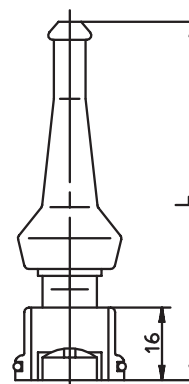

Coupling for screw-in RTD temperature probes

JUMO VIBROtemp Type 902040/10

Length L in mm	Temperature in °C	Part no.
Coupling, 4-part		
53	-20 to +80	00201426 ●
Coupling, 6-part, sealed to IP65		
80	-40 to +120	00089930 ●