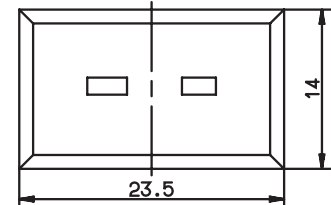

Note: panel cut-out 8.5 mm x 17 mm
panel thickness up to 5.5 mm

● available from stock

Item 4