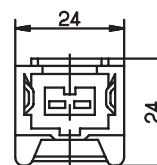

Coupling for screw-in RTD temperature probes

JUMO VIBROtemp Type 902040/10

Length L in mm	Temperature in °C	Part no.
Coupling, 4-part		
53	-20 to +80	00201426 ●
Coupling, 6-part, sealed to IP65		
80	-40 to +120	00089930 ●