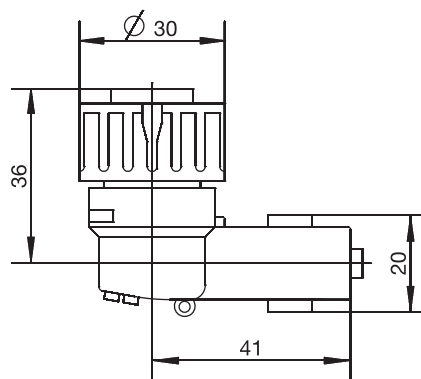

JUMO GmbH & Co. KG
Delivery address: Mackenrodtstraße 14,
36039 Fulda, Germany
Postal address: 36035 Fulda, Germany
Phone: +49 661 6003-0
Fax: +49 661 6003-607
E-mail: mail@jumo.net
Internet: www.jumo.net

JUMO Instrument Co. Ltd.
JUMO House
Temple Bank, Riverway
Harlow - Essex CM20 2DY, UK
Phone: +44 1279 63 55 33
Fax: +44 1279 63 52 62
E-mail: sales@jumo.co.uk
Internet: www.jumo.co.uk

JUMO Process Control, Inc.
8 Technology Boulevard
Canastota, NY 13032, USA
Phone: 315-697-JUMO
1-800-554-JUMO
Fax: 315-697-5867
E-mail: info@jumo.us
Internet: www.jumo.us

Coupling for screw-in RTD temperature probes

JUMO VIBROtemp Type 902040/15, IP67/IP69K

	Temperature in °C	Part No.
Coupling, 6-part, sealed, IP67/IP69K	-40 to +130	00439715 ●

Note: screw-in RTD temperature probes, see Data Sheet 90.2040.

● available from stock

Item 9