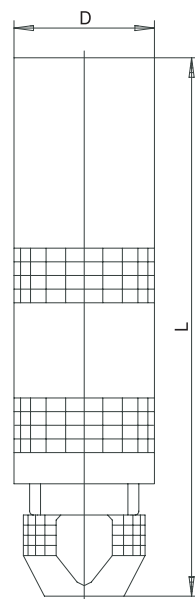

LEMOSA connectors for temperatures from -60 to +260 °C

Diameter D in mm	Length L in mm	Part no.
LEMOSA plug 2-pin, size 0 for cable diameters up to 4.2 mm		
9	34.5	00049838 ●
LEMOSA plug 4-pin, size 0 for cable diameters up to 4.2 mm		
9	34.5	00049879 ●
LEMOSA plug 2-pin, size II for cable diameters up to 5.2 mm		
15	50.0	00049836 ●
LEMOSA plug 4-pin, size II for cable diameters up to 5.2 mm		
15	50.0	00049837 ●

Note: mineral-insulated RTD temperature probes, see Data Sheet 90.2210.

● available from stock

Item 5

LEMOSA coupling for temperatures from -60 to +260 °C

Diameter D in mm	Length L in mm	Part no.
LEMOSA coupling 2-pin, size 0 for cable diameters up to 4.2 mm		
9	35.0	00044806 ●
LEMOSA coupling 4-pin, size 0 for cable diameters up to 4.8 mm		
9	35.0	00326987 ●
LEMOSA coupling 4-pin, size II for cable diameters up to 6.7 mm		
15	52.5	00058087 ●