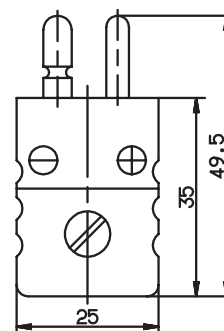

● available from stock

Item 1