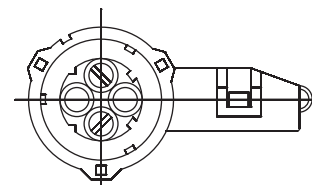

Coupling for screw-in RTD temperature probes

JUMO VIBROtemp Type 902040/15, IP67/IP69K

	Temperature in °C	Part No.
Coupling, 6-part, sealed, IP67/IP69K	-40 to +130	00439715 ●

Note: screw-in RTD temperature probes, see Data Sheet 90.2040.