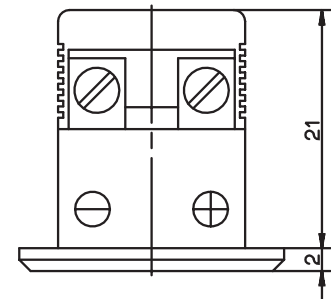

JUMO GmbH & Co. KG

Delivery address: Mackenrodtstraße 14,
36039 Fulda, Germany
Postal address: 36035 Fulda, Germany
Phone: +49 661 6003-0
Fax: +49 661 6003-607
E-mail: mail@jumo.net
Internet: www.jumo.net

JUMO Instrument Co. Ltd.

JUMO House
Temple Bank, Riverway
Harlow - Essex CM20 2DY, UK
Phone: +44 1279 63 55 33
Fax: +44 1279 63 52 62
E-mail: sales@jumo.co.uk
Internet: www.jumo.co.uk

JUMO Process Control, Inc.

8 Technology Boulevard
Canastota, NY 13032, USA
Phone: 315-697-JUMO
1-800-554-JUMO
Fax: 315-697-5867
E-mail: info@jumo.us
Internet: www.jumo.us

Miniature socket for front panel with mounting plate for temperatures from -60 to +200 °C

Thermocouple	Color to ANSI	Part no.
Miniature socket, plastic		
Fe-Con J	black	00057289 ●
NiCr-Ni K	yellow	00057290 ●
Pt10Rh-Pt S	green	00057291 ●

Note: panel cut-out 8.5 mm x 17 mm
panel thickness up to 5.5 mm

● available from stock

Item 4