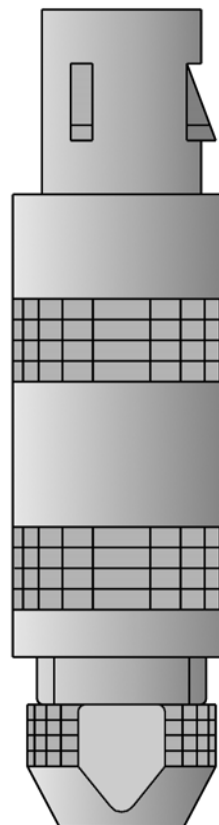

JUMO GmbH & Co. KG
Delivery address: Mackenrodtstraße 14,
36039 Fulda, Germany
Postal address: 36035 Fulda, Germany
Phone: +49 661 6003-0
Fax: +49 661 6003-607
E-mail: mail@jumo.net
Internet: www.jumo.net

JUMO Instrument Co. Ltd.
JUMO House
Temple Bank, Riverway
Harlow - Essex CM20 2DY, UK
Phone: +44 1279 63 55 33
Fax: +44 1279 63 52 62
E-mail: sales@jumo.co.uk
Internet: www.jumo.co.uk

JUMO Process Control, Inc.
8 Technology Boulevard
Canastota, NY 13032, USA
Phone: 315-697-JUMO
1-800-554-JUMO
Fax: 315-697-5867
E-mail: info@jumo.us
Internet: www.jumo.us

Connectors

- for temperatures from -60 to +260 °C
- problem-free replacement with fixed cables
- quick connection of test instruments

Connectors for thermocouples (pages 1 to 3)

The connection between thermocouple and compensating cable is free from thermal emf if the contacts are made from the same material as the thermocouple.

Connectors for RTD temperature probes (pages 4 to 6)

The connection between resistance thermometer and connecting cable must have a low contact resistance to avoid introducing errors into the measurement. This is ensured by gold-plated contacts. The connector incorporates a locking device and is thus protected against shock and vibration.

Note: please state sales no. as per price sheet 90.9760 when ordering!

Standard connectors (free from thermal emf) for temperatures from -60 to +200 °C

Thermocouple	Color to ANSI	Part no.
Standard coupling, plastic		
Fe-Con J	black	00049880 ●
NiCr-Ni K	yellow	00049881 ●
Pt10Rh-Pt S	green	00057278 ●
Standard connector, plastic		
Fe-Con J	black	00044255 ●
NiCr-Ni K	yellow	00044256 ●
Pt10Rh-Pt S	green	00057277 ●