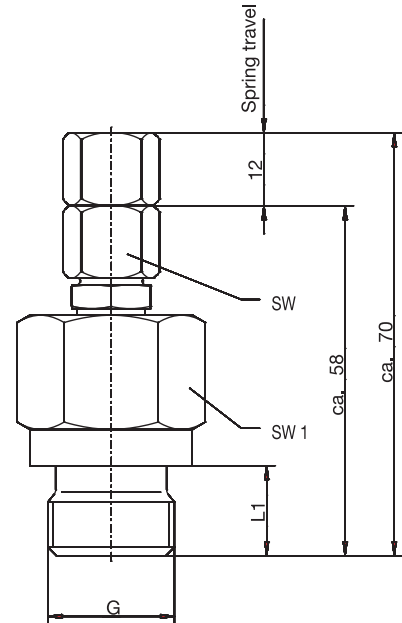

JUMO GmbH & Co. KG
Delivery address: Mackenrodtstraße 14,
36039 Fulda, Germany
Postal address: 36035 Fulda, Germany
Phone: +49 661 6003-0
Fax: +49 661 6003-607
e-mail: mail@jumo.net
Internet: www.jumo.net

JUMO Instrument Co. Ltd.
JUMO House
Temple Bank, Riverway
Harlow, Essex CM20 2DY, UK
Phone: +44 1279 635533
Fax: +44 1279 635262
e-mail: sales@jumo.co.uk
Internet: www.jumo.co.uk

JUMO Process Control, Inc.
8 Technology Boulevard
Canastota, NY 13032, USA
Phone: 315-697-JUMO
1-800-554-JUMO
Fax: 315-697-5867
e-mail: info@jumo.us
Internet: www.jumo.us

Pipe fittings, spring-loaded

For sheath dia. in mm	Thread G inch	Wrench size		Length		Part No.
		SW	SW1 mm	L	L1 in mm	

Pipe fittings in stainless steel X8CrNiS18-9, Mat. Ref. 1.4305
with stainless steel clamping ring for temperatures up to 180 °C

8.0	1/2"	14	27	58	14	00462809 ●