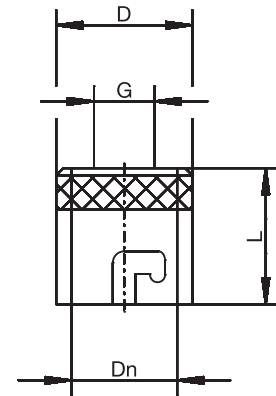

Pipe fittings, spring-loaded

For sheath dia. in mm	Thread G inch	Wrench size		Length		Part No.
		SW	SW1 mm	L	L1 in mm	

Pipe fittings in stainless steel X8CrNiS18-9, Mat. Ref. 1.4305
 with stainless steel clamping ring for temperatures up to 180 °C

Bayonet locks for push-in RTD temperature probes

Thread G in mm	Diameter D in mm	Length L in mm	Bayonet Dn in mm	Part No.
Bayonet locks in brass, Mat. Ref. 2.0401.20, nickel-plated				
5.4	15	18	12.2	00441183 ●
5.4	18	18	14.5	00441186 ●
5.4	18	18	15.2	00443446 ●
7.0	15	18	12.2	00441188 ●
7.0	18	18	14.5	00441198 ●
7.0	18	18	15.2	00443448 ●