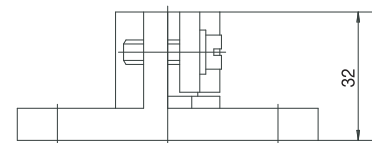

Stop flanges according to DIN 43734

For sheath dia. in mm	Dimensions in mm				Part No.
	a	b	c	d2	

Stop flanges in cast iron

15	75	50	55	16	00005784 ●
22	90	65	70	23	00005785 ●
32	90	65	70	33	00014955 ●