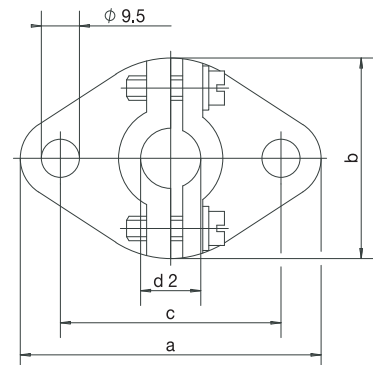

Stop flanges according to DIN 43734

For sheath dia. in mm	Dimensions in mm				Part No.
	a	b	c	d2	

Stop flanges in cast iron

15	75	50	55	16	00005784 ●
22	90	65	70	23	00005785 ●
32	90	65	70	33	00014955 ●