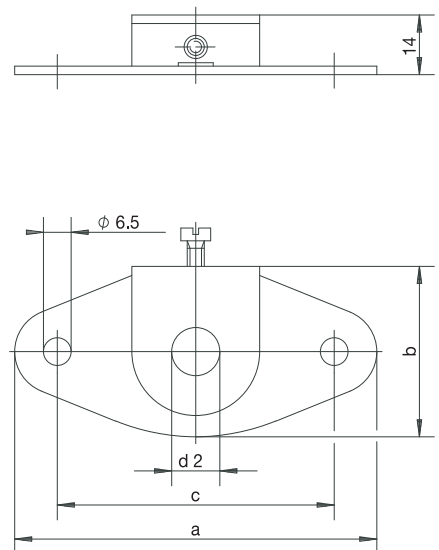

Pipe fittings, spring-loaded

For sheath dia. in mm	Thread G inch	Wrench size		Length		Part No.
		SW	SW1 mm	L	L1 in mm	

Pipe fittings in stainless steel X8CrNiS18-9, Mat. Ref. 1.4305
 with stainless steel clamping ring for temperatures up to 180 °C

Backing flanges for stop flanges according to DIN 43734

For sheath dia. in mm	Dimensions in mm				Part No.
	a	b	c	d2	
Backing flanges in cast iron					
15	75	50	55	15	00058371 ●
22	90	65	70	22	00058372 ●
32	90	65	70	32	00058373 ●

● available from stock

Item 5

Plate flanges

For sheath dia. in mm	Dimensions in mm				Part No.
	a	b	c	d2	
Plate flanges in galvanized steel					
6	85	40	65	6.3	00065062 ●
8	85	40	65	8.3	00068165 ●
10	85	40	65	10.3	00084190 ●
11	85	40	65	11.3	00038513 ●