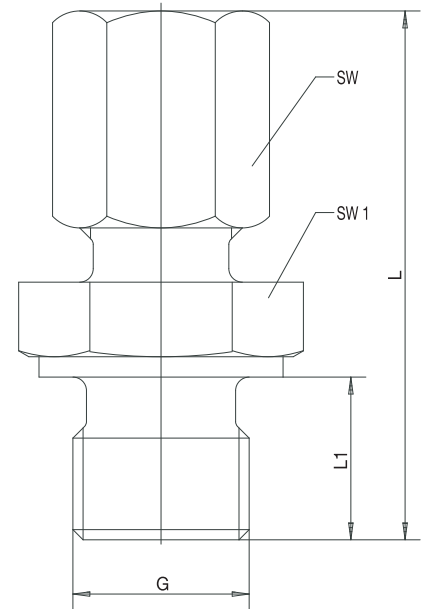

JUMO Process Control, Inc.
8 Technology Boulevard
Canastota, NY 13032, USA
Phone: 315-697-JUMO
1-800-554-JUMO
Fax: 315-697-5867
e-mail: info@jumo.us
Internet: www.jumo.us

Pipe fittings

For sheath dia. in mm	Thread G	Wrench size		Length		Part No.
		SW	SW1 in mm	L	L1 in mm	

Pipe fittings in steel with PTFE clamping ring for temperatures up to 260 °C

1.0	M 8 x 1	10	12	29	8	00049700 ●
1.5	M 8 x 1	10	12	29	8	00049701 ●
2.0	M 8 x 1	12	12	25	8	00049702 ●
3.0	M 8 x 1	12	12	25	8	00049703 ●
4.5	M 8 x 1	10	12	29	8	00049704 ●
6.0	1/4"	14	19	39	12	00049705 ●

Pipe fittings in stainless steel X 6 CrNiMoTi 17 12 2, Material Ref. 1.4571 with PTFE clamping ring for temperatures up to 260 °C

1.0	M 8 x 1	8	14	24	8	00049706 ●
1.5	M 8 x 1	10	12	29	8	00049707 ●
2.0	M 8 x 1	8	12	25	8	00049708 ●
3.0	M 8 x 1	10	12	28	8	00049709 ●
4.5	M 8 x 1	10	12	29	8	00049710 ●
6.0	1/4"	19	14	41	12	00049711 ●

Pipe fittings in stainless steel X 6 CrNiMoTi 17 12 2, Material Ref. 1.4571 with st. steel clamping ring for temperatures up to 600 °C

1.5	M 8 x 1	8	12	23.5	8	00080809 ●
3.0	M 8 x 1	10	14	27	8	00080810 ●
6.0	M 10 x 1	14	14	34	8	00065416 ●
6.0	1/4"	14	19	40	12	00080811 ●
6.0	1/2"	14	27	44	14	00305445 ●
12.0	1/2"	22	27	46	14	00312448 ●
15.0	1/2"	27	27	42	14	00048311 ●

Pipe fittings in steel with steel clamping ring for temperatures up to 500 °C

6.0	3/8"	14	22	40	10	00057945 ●
6.0	1/2"	12	27	40	12	00340227 ●