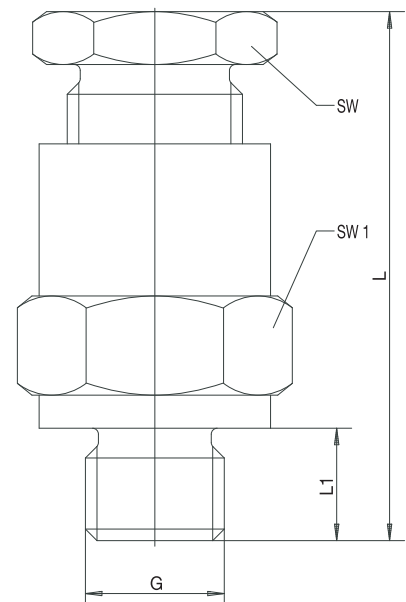

Sockets for bayonet locks

The sockets are used for installing push-in RTD temperature probes / thermocouples. They are available in the diameters 12.2, 14.5, 15.2 and 16.2 mm.

Flanges

Stop flanges can be supplied in different materials. By using a backing flange, the measurement location can be sealed up to 1 bar. They are suitable as an alternative to pipe fittings for the same applications.

Note: please state part No. according to price sheet 909750 when ordering!

Pipe fittings for sheaths according to DIN 43763

For sheath dia. in mm	Thread G	Wrench size		Length		Part No.
		SW	SW1 in mm	L	L1 in mm	
Pipe fittings in steel with asbestos-free stuffing gland						
15	1/2"	32	36	80	17	00018468 ●
15	3/4"	32	41	77	18	00018467 ●
22	1"	41	46	95	20	00018469 ●

Pipe fittings

For sheath dia. in mm	Thread G	Wrench size		Length		Part No.
		SW	SW1 in mm	L	L1 in mm	

Pipe fittings in steel with PTFE clamping ring for temperatures up to 260 °C

1.0	M 8 x 1	10	12	29	8	00049700 ●
1.5	M 8 x 1	10	12	29	8	00049701 ●
2.0	M 8 x 1	12	12	25	8	00049702 ●
3.0	M 8 x 1	12	12	25	8	00049703 ●
4.5	M 8 x 1	10	12	29	8	00049704 ●
6.0	1/4"	14	19	39	12	00049705 ●