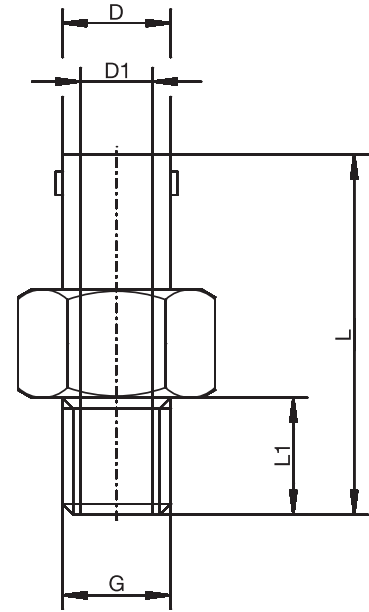

Pipe fittings

For sheath dia. in mm	Thread G	Wrench size		Length		Part No.
		SW	SW1 in mm	L	L1 in mm	

Pipe fittings in steel with PTFE clamping ring for temperatures up to 260 °C

1.0	M 8 x 1	10	12	29	8	00049700 ●
1.5	M 8 x 1	10	12	29	8	00049701 ●
2.0	M 8 x 1	12	12	25	8	00049702 ●
3.0	M 8 x 1	12	12	25	8	00049703 ●
4.5	M 8 x 1	10	12	29	8	00049704 ●
6.0	1/4"	14	19	39	12	00049705 ●

Pipe fittings, spring-loaded

For sheath dia. in mm	Thread G inch	Wrench size		Length		Part No.
		SW	SW1 mm	L	L1 in mm	

Pipe fittings in stainless steel X8CrNiS18-9, Mat. Ref. 1.4305
 with stainless steel clamping ring for temperatures up to 180 °C

● available from stock

Item 5

Plate flanges

For sheath dia. in mm	Dimensions in mm				Part No.
	a	b	c	d2	
Plate flanges in galvanized steel					
6	85	40	65	6.3	00065062 ●
8	85	40	65	8.3	00068165 ●
10	85	40	65	10.3	00084190 ●
11	85	40	65	11.3	00038513 ●

Bayonet sockets SW for push-in RTD temperature probes

Thread G	Diameter D in mm	Diameter D1 in mm	Length L in mm	Length L1 in mm	Part No.
Bayonet sockets SW in brass, Mat. Ref. 2.0401.20, nickel-plated					
M 12	12	8.5	30	10	00463477
M 12 x 1	12	8.5	30	10	00449206 ●
M 12 x 1	12	8.5	40	10	00452747 ●
M 14 x 1.5	12	8.5	30	10	00463478
1/4"	12	8.5	30	10	00463480
1/4"	12	8.5	40	10	00452749 ●
3/8"	12	8.5	30	10	00441893 ●
M 10 x 1	12	6.5	30	10	00459226 ●
M 12	12	6.5	30	10	00463484
M 12 x 1	12	6.5	30	10	00463486
M 14 x 1.5	12	6.5	30	10	00463488 ●
1/4"	12	6.5	30	10	00463490
3/8"	12	6.5	30	10	00463491
M 12	14	8.5	30	10	00463492
M 12 x 1	14	8.5	30	10	00463493
M 14 x 1.5	14	8.5	30	10	00454811 ●
1/4"	14	8.5	30	10	00463494 ●