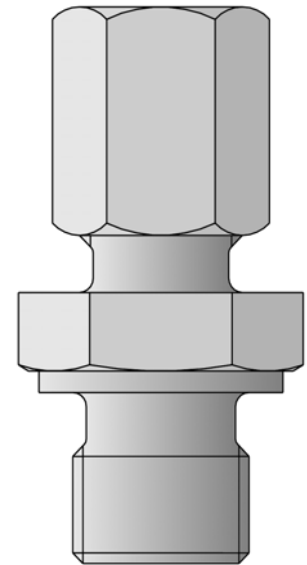

Pipe fittings and flanges, sockets for bayonet locks

- for temperatures up to 600 °C
- for different fitting lengths
- simple installation and replacement
- pressure-tight sealing

Pipe fittings

The essential advantage of pipe fittings is the variable fitting length and the simple dismantling of the temperature probe. Versions in different materials are available, with threads that can be combined with a variety of sheath diameters. They are used for sheaths according to DIN 43763 (pipe fittings with stuffing gland) in oven construction, as well as for installing mineral-insulated RTD temperature probes and thermocouples.

Sockets for bayonet locks

The sockets are used for installing push-in RTD temperature probes / thermocouples. They are available in the diameters 12.2, 14.5, 15.2 and 16.2 mm.

Flanges

Stop flanges can be supplied in different materials. By using a backing flange, the measurement location can be sealed up to 1 bar. They are suitable as an alternative to pipe fittings for the same applications.

Note: please state part No. according to price sheet 909750 when ordering!

Pipe fittings for sheaths according to DIN 43763

For sheath dia. in mm	Thread G	Wrench size		Length		Part No.
		SW	SW1 in mm	L	L1 in mm	
Pipe fittings in steel with asbestos-free stuffing gland						
15	1/2"	32	36	80	17	00018468 ●
15	3/4"	32	41	77	18	00018467 ●
22	1"	41	46	95	20	00018469 ●

Pipe fittings

For sheath dia. in mm	Thread G	Wrench size		Length		Part No.
		SW	SW1 in mm	L	L1 in mm	

Pipe fittings in steel with PTFE clamping ring for temperatures up to 260 °C

1.0	M 8 x 1	10	12	29	8	00049700 ●
1.5	M 8 x 1	10	12	29	8	00049701 ●
2.0	M 8 x 1	12	12	25	8	00049702 ●
3.0	M 8 x 1	12	12	25	8	00049703 ●
4.5	M 8 x 1	10	12	29	8	00049704 ●
6.0	1/4"	14	19	39	12	00049705 ●