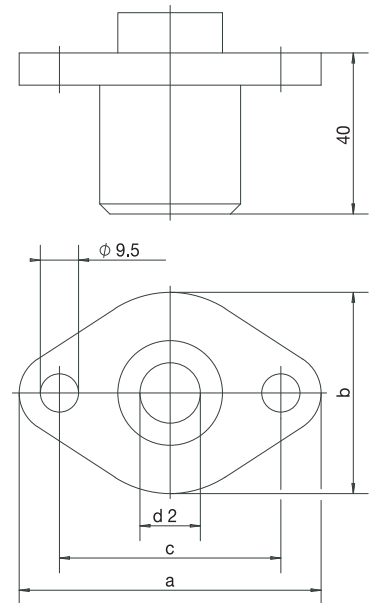

JUMO GmbH & Co. KG
Delivery address: Mackenrodtstraße 14,
36039 Fulda, Germany
Postal address: 36035 Fulda, Germany
Phone: +49 661 6003-0
Fax: +49 661 6003-607
e-mail: mail@jumo.net
Internet: www.jumo.net

JUMO Instrument Co. Ltd.
JUMO House
Temple Bank, Riverway
Harlow, Essex CM20 2DY, UK
Phone: +44 1279 635533
Fax: +44 1279 635262
e-mail: sales@jumo.co.uk
Internet: www.jumo.co.uk

JUMO Process Control, Inc.
8 Technology Boulevard
Canastota, NY 13032, USA
Phone: 315-697-JUMO
1-800-554-JUMO
Fax: 315-697-5867
e-mail: info@jumo.us
Internet: www.jumo.us

Backing flanges for stop flanges according to DIN 43734

For sheath dia. in mm	Dimensions in mm				Part No.
	a	b	c	d2	
Backing flanges in cast iron					
15	75	50	55	15	00058371 ●
22	90	65	70	22	00058372 ●
32	90	65	70	32	00058373 ●