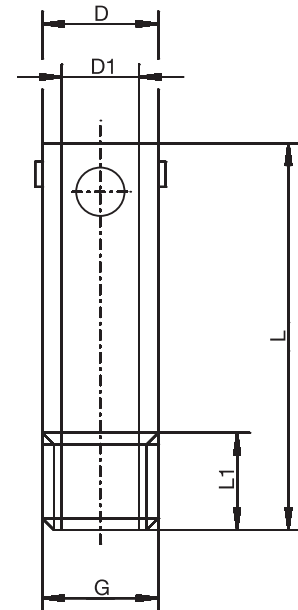

JUMO Instrument Co. Ltd.
JUMO House
Temple Bank, Riverway
Harlow, Essex CM20 2DY, UK
Phone: +44 1279 635533
Fax: +44 1279 635262
e-mail: sales@jumo.co.uk
Internet: www.jumo.co.uk

JUMO Process Control, Inc.
8 Technology Boulevard
Canastota, NY 13032, USA
Phone: 315-697-JUMO
1-800-554-JUMO
Fax: 315-697-5867
e-mail: info@jumo.us
Internet: www.jumo.us

Bayonet sockets RD for push-in RTD temperature probes

Thread G in mm	Diameter D in mm	Diameter D1 in mm	Length L in mm	Length L1 in mm	Part No.

Bayonet sockets RD in brass, Mat. Ref. 2.0401.20, nickel-plated

M 12	12	8.5	20	10	00463422 ●
M 12	12	8.5	30	10	00463423 ●
M 12	12	8.5	40	10	00463445
M 12	12	8.5	50	10	00463446
M 12 x 1	12	8.5	20	10	00451967 ●
M 12 x 1	12	8.5	30	10	00463447
M 12 x 1	12	8.5	40	10	00458580 ●
M 12 x 1	12	8.5	50	10	00450720 ●
M 12 x 1	12	8.5	60	10	00447366 ●
1/4"	12	8.5	30	10	00463449 ●
M 10 x 1	12	6.5	50	10	00463450
M 12 x 1	12	6.5	30	10	00463451
M 12 x 1	12	6.5	40	10	00458576 ●
M 12 x 1	12	6.5	50	10	00463453 ●
M 12	14	8.5	30	10	00463454
M 12	14	8.5	40	10	00463455
M 12	14	8.5	50	10	00463457
M 12 x 1	14	8.5	30	10	00463460
M 12 x 1	14	8.5	40	10	00463464
M 12 x 1	14	8.5	50	10	00451641 ●
M 14 x 1.5	14	8.5	30	10	00463465
M 14 x 1.5	14	8.5	40	10	00463466
M 14 x 1.5	14	8.5	50	10	00463467 ●
1/4"	14	8.5	30	10	00463469
1/4"	14	8.5	40	10	00463470
1/4"	14	8.5	50	10	00463471
M 12 x 1	14	6.5	30	10	00463474
M 12 x 1	14	6.5	40	10	00463475
M 12 x 1	14	6.5	50	10	00463476

Bayonet sockets RD in stainless steel V4A, Mat. Ref. 1.4305

M 12 x 1	12	8.5	50	10	00450338 ●
M 12 x 1	12	8.5	60	10	00439597 ●
M 12 x 1	12	8.5	100	10	00439640 ●
M 10 x 1	12	6.5	60	10	00459471 ●

Minimum ordering quantity for non-stock parts: 10 items

● available from stock

Item 8